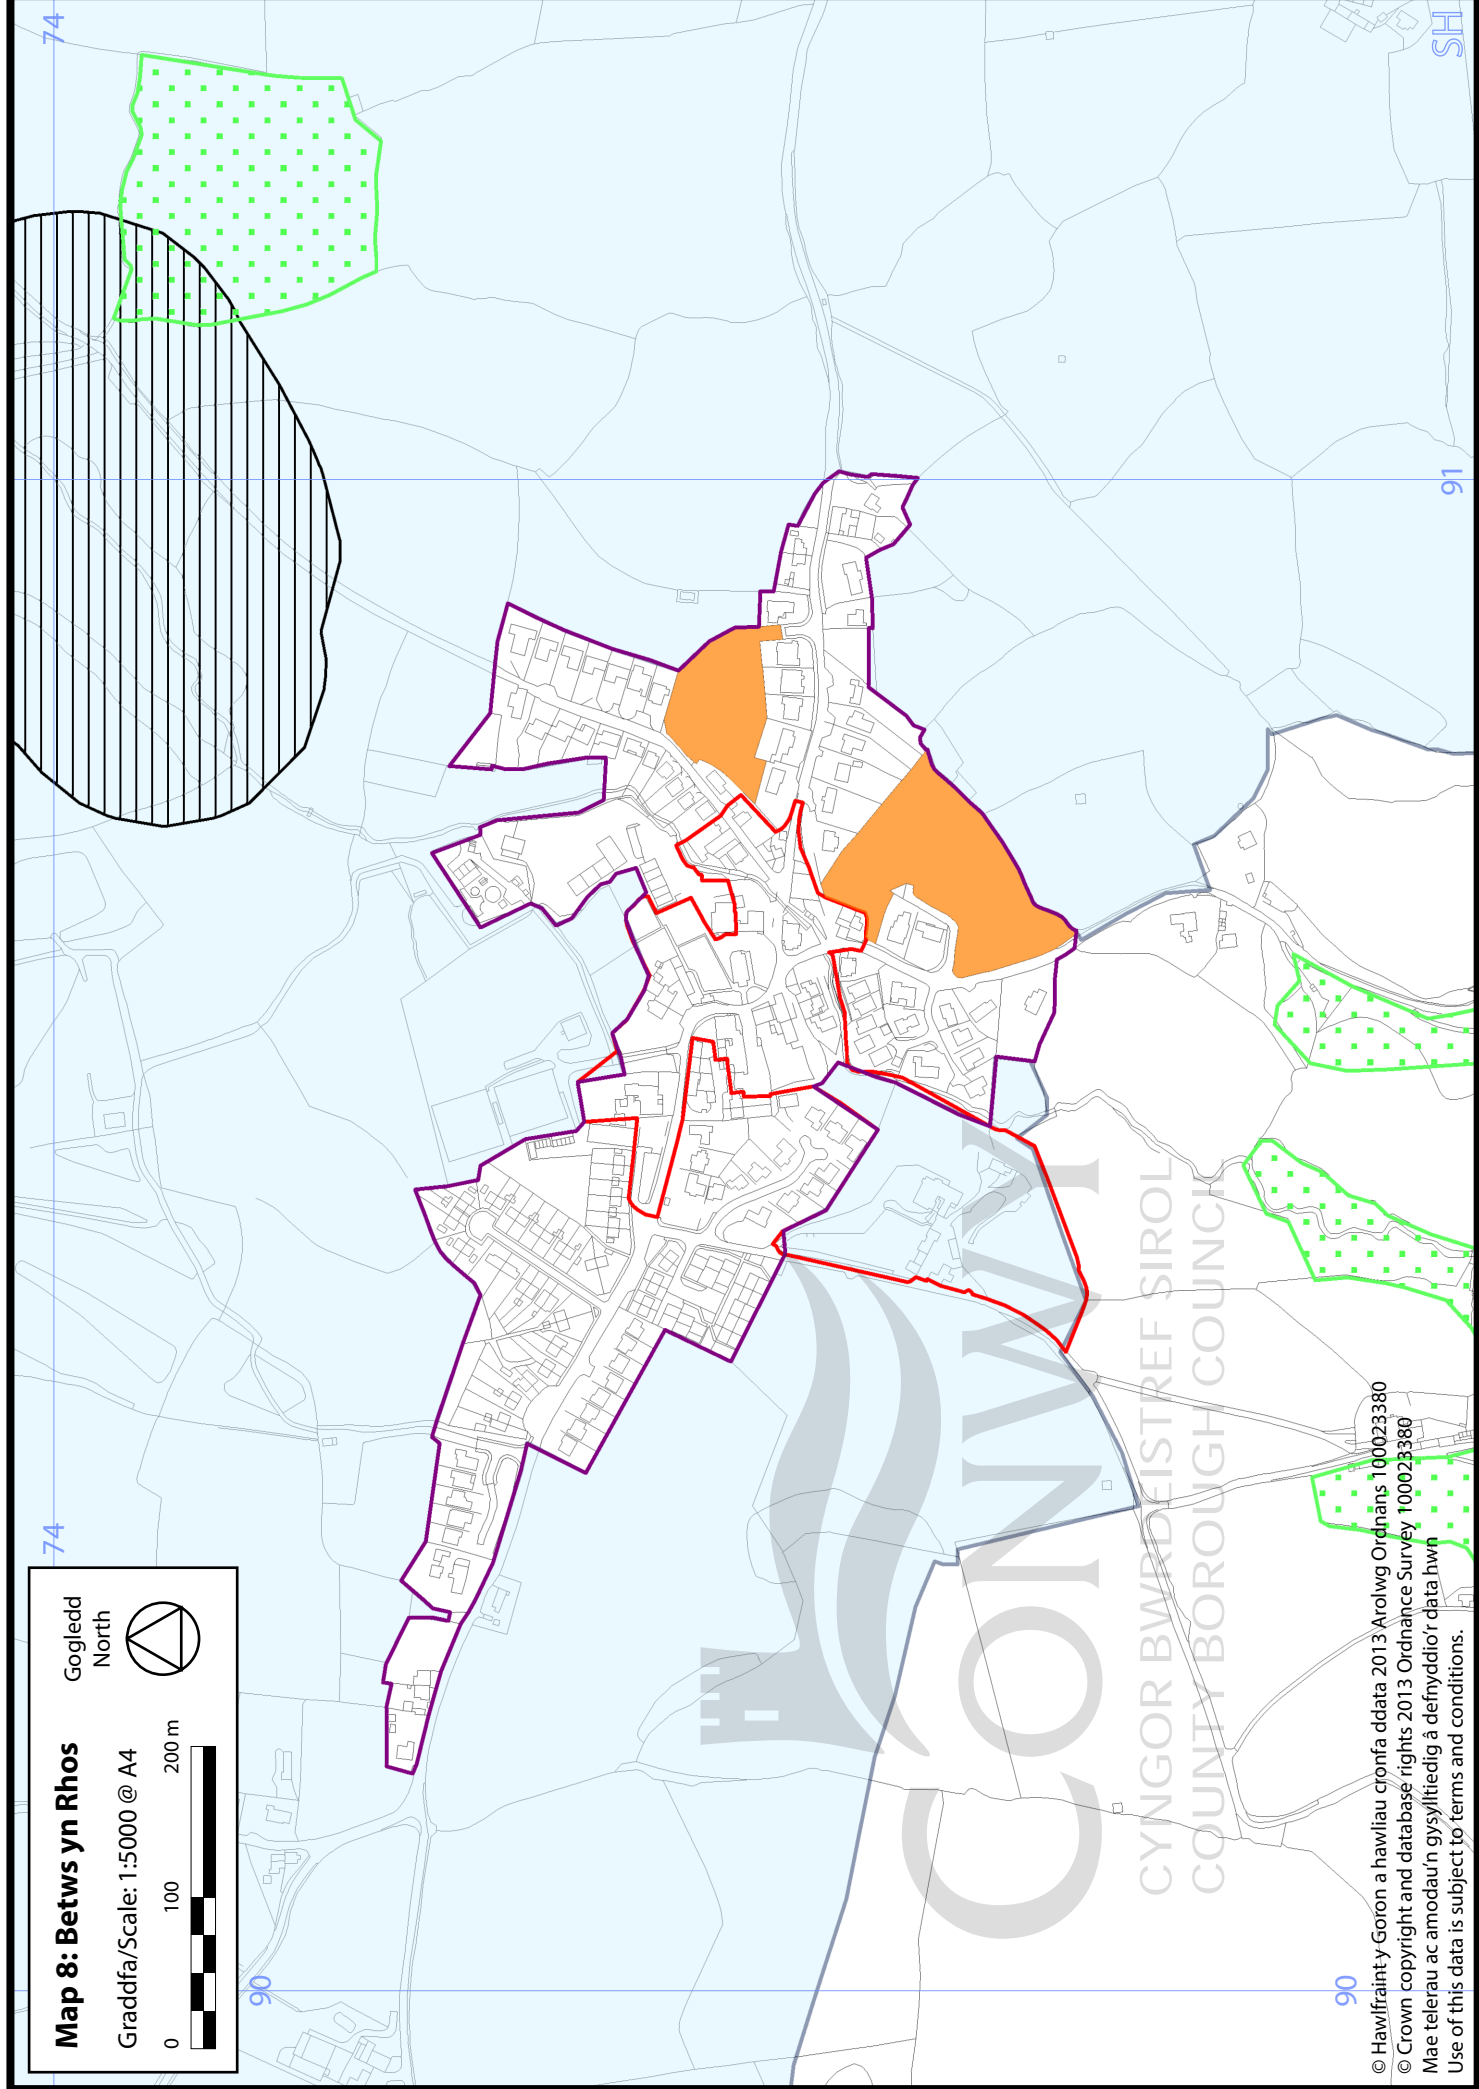

# Map 8: Betws yn Rhos

Graddfa/Scale: 1:5000 @ A4

Gogledd  
North

CYNGOR BWRDEISTREF SIROL  
COUNTY BOROUGH COUNCIL

© Hawlfraint y Goron a hawliau cronfa ddata 2013 Arolwg Ordnans 100023380  
© Crown copyright and database rights 2013 Ordnance Survey 100023380  
Mae telerau ac amodau'n gysylltiedig â defnyddio'r data hwn  
Use of this data is subject to terms and conditions.